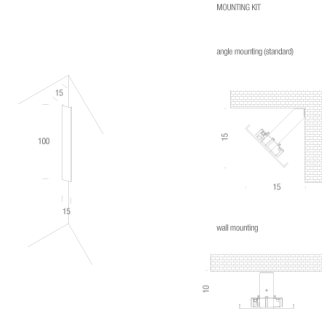

NEMO

Angolo Mezzo

Gabi Peretto

Wall lighting fixture developed to install the lamp in corners to obtain an indirect, diffuse lighting effect on the adjacent walls. A wall kit also available for wall mounting. Two versions available: 100 and 200 cm with linear dimmable LED, The 200cm version, is supplied with a cable and dimmer. Body lamp of extruded aluminium, matt white liquid painted.

NEMO

Angolo Mezzo

Gabi Peretto

Linear LED

Lamping

Source	LINEAR LED
Total power	40W
Emission	indirect
Switching	Dimmable DALI / push
Tension	220/240V
Color temperature	3000K
Luminous flux	4000lm
Typ cri	80
Energy class	A+
Ip class	A
Dimensions	150X150X1000
Materials	Aluminium
Typ cri	80