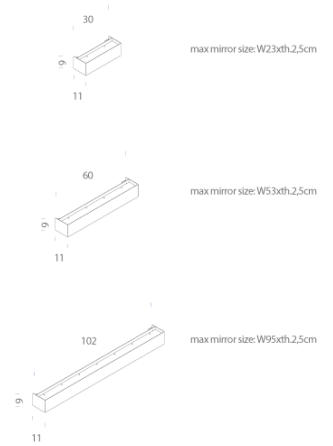

Lamping

Source	2 x LINEAR LED
Total power	12+12W
Emission	Diffused, Up + Down
Switching	dimnable 1-10V
Tension	240V
Luminous flux	1200+1200lm
Typ cri	80
Energy class	A+
Ip class	A
Dimensions	500x110x90
Materials	Metal
Typ cri	80

Lamping

Source	2 x LINEAR LED
Total power	19,5+19,5W
Emission	Diffused, Up + Down
Switching	dimnable 1-10V
Tension	240V
Luminous flux	1920+1920lm
Typ cri	80
Energy class	A+
Ip class	A
Dimensions	1000x110x90
Materials	Metal
Typ cri	80