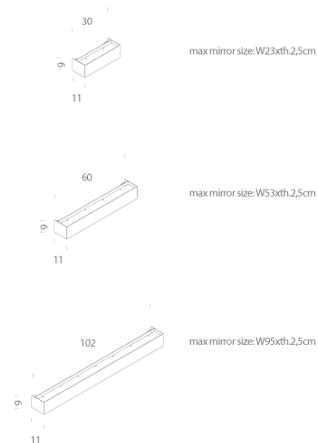

Lamping

Source	2 x LINEAR LED
Total power	12+12W
Emission	Diffused, Up + Down
Switching	dimnable 1-10V
Tension	240V
Luminous flux	1200+1200lm
Typ cri	80
Energy class	A+
Ip class	A
Dimensions	500x110x90
Materials	Metal
Typ cri	80

Lamping

Source	2 x LINEAR LED
Total power	19,5+19,5W
Emission	Diffused, Up + Down
Switching	dimnable 1-10V
Tension	240V
Luminous flux	1920+1920lm
Typ cri	80
Energy class	A+
Ip class	A
Dimensions	1000x110x90
Materials	Metal
Typ cri	80