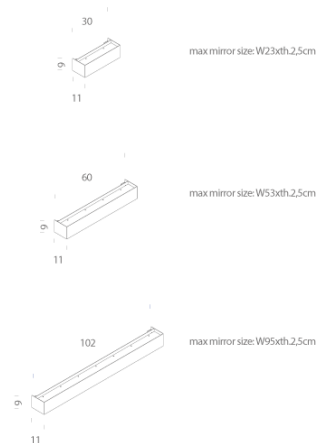

NEMO

Viiva

Angeletti Ruzza Design

30 LED

Lamping

Source	2 x LINEAR LED
Total power	10+10W
Emission	Diffused, Up + Down
Switching	dimnable 1-10V
Tension	240V
Luminous flux	1000+1000lm
Typ cri	80
Energy class	A+
Ip class	A
Dimensions	300x110x90
Materials	Metal
Typ cri	80

Lamping

Source	2 x LINEAR LED
Total power	12+12W
Emission	Diffused, Up + Down
Switching	dimnable 1-10V
Tension	240V
Luminous flux	1200+1200lm
Typ cri	80
Energy class	A+
Ip class	A
Dimensions	500x110x90
Materials	Metal
Typ cri	80

Lamping

Source	2 x LINEAR LED
Total power	19,5+19,5W
Emission	Diffused, Up + Down
Switching	dimnable 1-10V
Tension	240V
Luminous flux	1920+1920lm
Typ cri	80
Energy class	A+
Ip class	A
Dimensions	1000x110x90
Materials	Metal
Typ cri	80