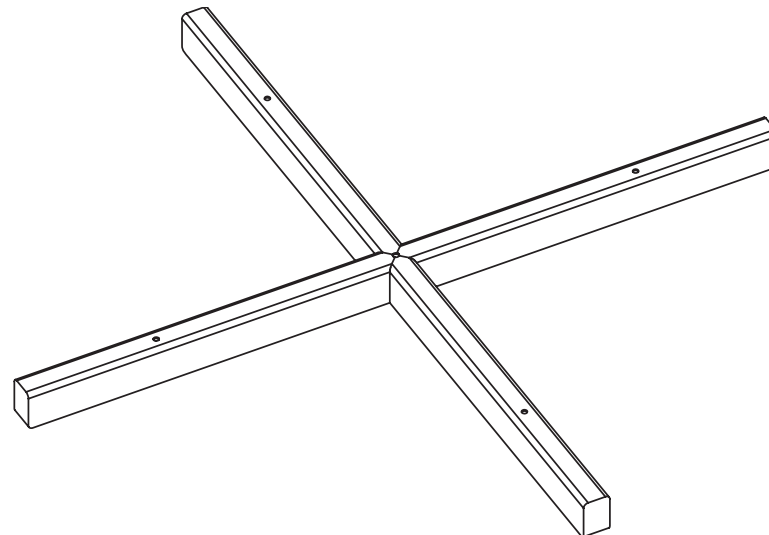

THE X MODEL  
Dia 100 cm

**SERIES**  
A\_Light

**PRODUCT**  
X Model

**LEAD TIME**  
4-6 weeks

**WEIGHT**  
7,5 kg\*

**PACKAGE WEIGHT**  
10,5\*

\*Approximate values

**SUSPENSION**  
3 meter (6 m available)

**CORD**  
3 m textile covered  
(longer available)

**DIMMER COMPATIBILITY**  
Touch dimmer (STANDARD)  
Available for DALI or 0-10Volt

**CERTIFICATIONS**  
CE (230V)

**MATERIALS**  
Copper, Brass

120 V ( Available with Switchex)  
Illumination  
LED  
Wattage: 40 Watts  
Lumens: 2640 Lumens  
Color Temperature: 2700  
CRI: +93  
Life Hours: 50,000