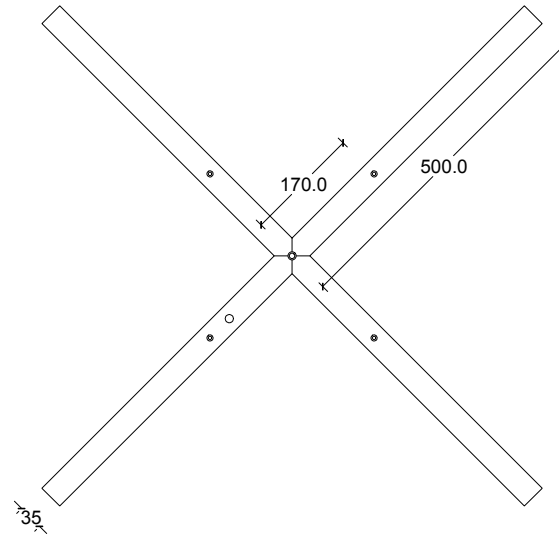

THE X MODEL  
Dia 100 cm

**SERIES**  
A\_Light

**PRODUCT**  
X Model

**LEAD TIME**  
4-6 weeks

**WEIGHT**  
7,5 kg\*

**PACKAGE WEIGHT**  
10,5\*

\*Approximate values

**SUSPENSION**  
3 meter (6 m available)

**CORD**  
3 m textile covered  
(longer available)

**DIMMER COMPATIBILITY**  
Touch dimmer (STANDARD)  
Available for DALI or 0-10Volt

**CERTIFICATIONS**  
CE (230V)

**MATERIALS**  
Copper, Brass

120 V ( Available with Switchex)  
Illumination  
LED  
Wattage: 40 Watts  
Lumens: 2640 Lumens  
Color Temperature: 2700  
CRI: +93  
Life Hours: 50,000