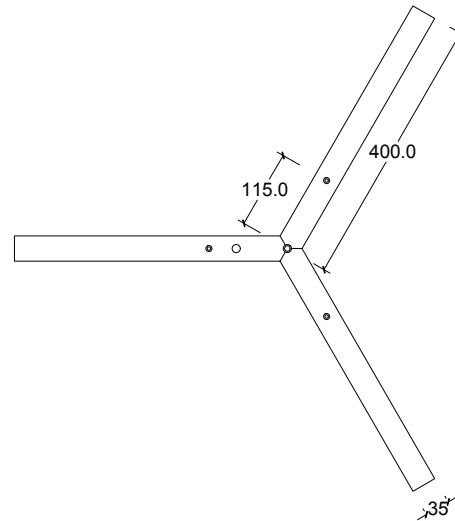

ANOUR | COPENHAGEN

THE Y MODEL Dia 80 cm

SERIES
A_Light

PRODUCT
Y Model

LEAD TIME
4-6 weeks

WEIGHT
4,5 kg*

PACKAGE WEIGHT
7,5 kg*

*Approximate values

SUSPENSION
3 meter (6 m available)

CORD
3 m textile covered
(longer available)

DIMMER COMPATIBILITY
Touch dimmer (STANDARD)
Available for DALI or 0-10Volt

CERTIFICATIONS
CE (230V)

MATERIALS
Copper, Brass

120 V (Available with Switchex)
Illumination
LED
Wattage: 22 Watts
Lumens: 1490 Lumens
Color Temperature: 2700
CRI: +93
Life Hours: 50,000