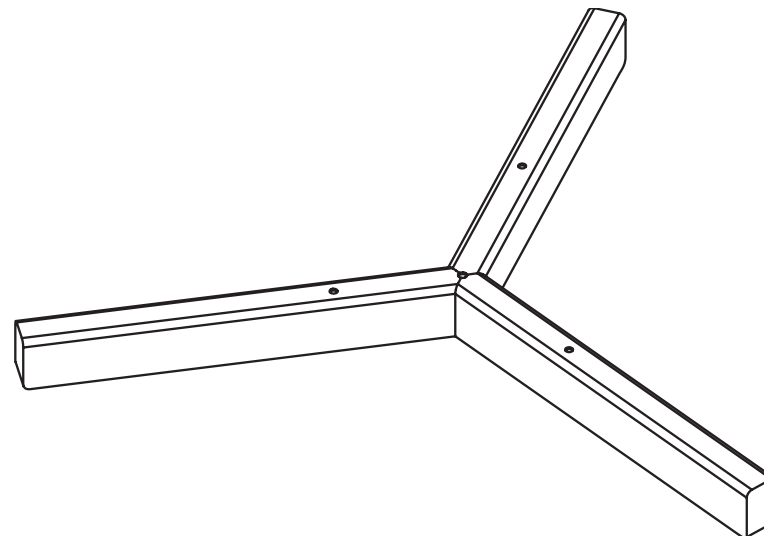

ANOUR | COPENHAGEN

THE Y MODEL Dia 80 cm

SERIES
A_Light

PRODUCT
Y Model

LEAD TIME
4-6 weeks

WEIGHT
4,5 kg*

PACKAGE WEIGHT
7,5 kg*

*Approximate values

SUSPENSION
3 meter (6 m available)

CORD
3 m textile covered
(longer available)

DIMMER COMPATIBILITY
Touch dimmer (STANDARD)
Available for DALI or 0-10Volt

CERTIFICATIONS
CE (230V)

MATERIALS
Copper, Brass

120 V (Available with Switchex)
Illumination
LED
Wattage: 22 Watts
Lumens: 1490 Lumens
Color Temperature: 2700
CRI: +93
Life Hours: 50,000