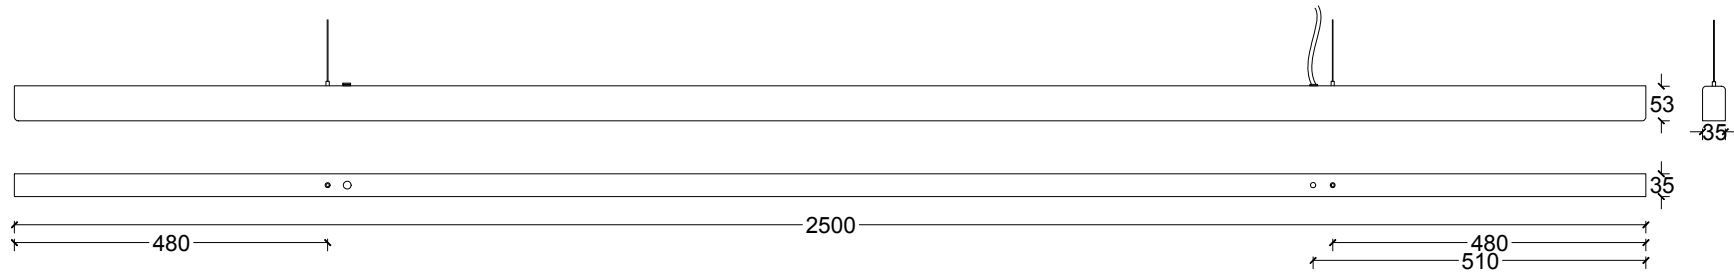

ANOUR | COPENHAGEN

THE I MODEL
250 cm

SERIES
A_Light

PRODUCT
I Model

LEAD TIME
4-6 weeks

WEIGHT
8 kg*

PACKAGE WEIGHT
10 kg*

*Approximate values

SUSPENSION
3 meter (6 m available)

CORD
3 m textile covered
(longer available)

DIMMER COMPATIBILITY
Touch dimmer (STANDARD)
Available for DALI or 0-10Volt

CERTIFICATIONS
CE (230V)

MATERIALS
Copper, Steel, Brass