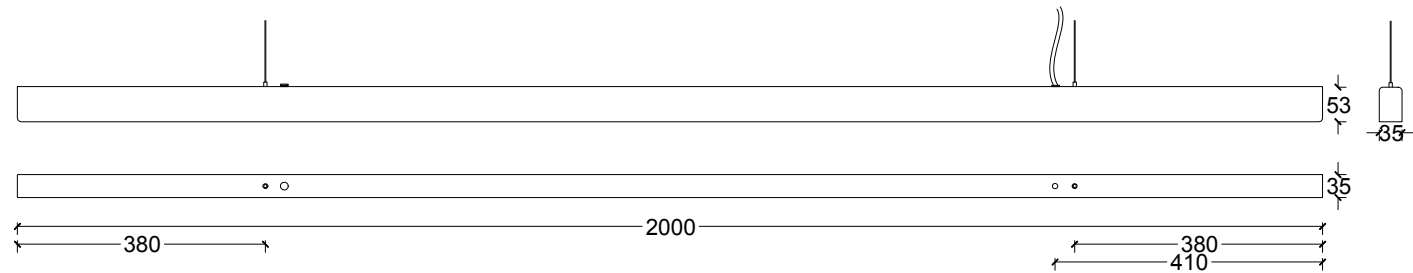

Life Hours: 50,000

THE I MODEL  
200 cm

**SERIES**  
A\_Light

**PRODUCT**  
I Model

**LEAD TIME**  
4-6 weeks

**WEIGHT**  
6,5 kg\*

**PACKAGE WEIGHT**  
8 kg\*

\*Approximate values