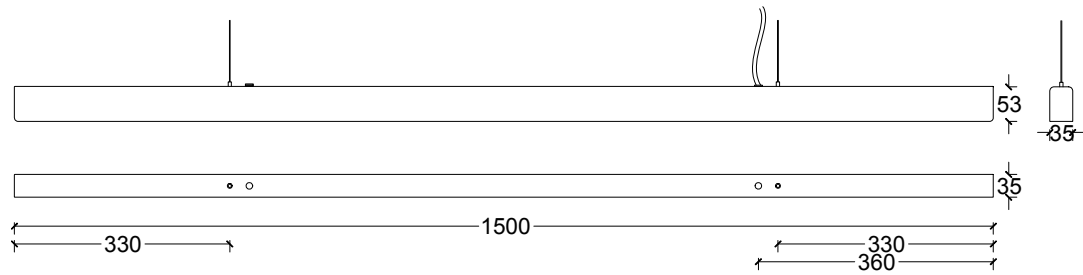

ANOUR | COPENHAGEN

THE I MODEL
150 cm

SERIES

A_Light

PRODUCT

I Model

LEAD TIME

4-6 weeks

WEIGHT

5 kg*

PACKAGE WEIGHT

6 kg*

*Approximate values

SUSPENSION

3 meter (6 m available)

CORD

3 m textile covered
(longer available)

DIMMER COMPATIBILITY

Touch dimmer (STANDARD)
Available for DALI or 0-10Volt

CERTIFICATIONS

CE (230V)