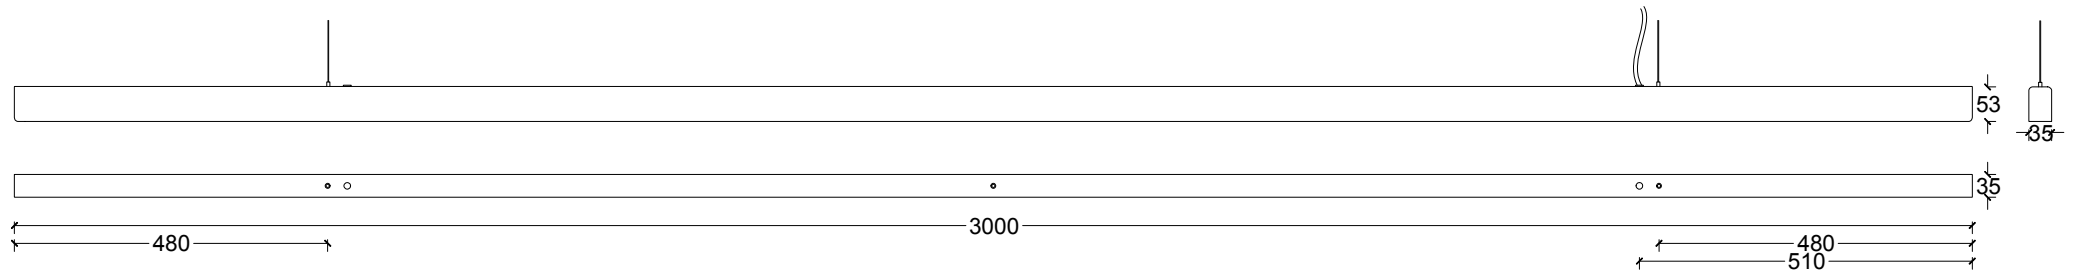

THE I MODEL  
300 cm

**SERIES**  
A\_Light

**PRODUCT**  
I Model

**LEAD TIME**  
4-6 weeks

**WEIGHT**  
10 kg\*

**PACKAGE WEIGHT**  
12 kg\*

\*Approximate values

**SUSPENSION**  
3 meter (6 m available)