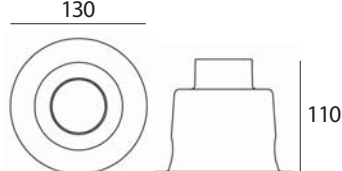

Accessori Optionals Accessoires Zubehör Accesorios

CSDS10 Controcassa
Recessing box
Boîtier d'encastrément
Eingießgehäuse
Caja de empotrar

250 mA

Alimentatori Drivers Alimentateurs Netzteile Alimentadores

non dimmerabili
non-dimmable
nicht dimmbar
no regulable

AL9025 (1)

IP
65

LOD1 Filtro antiabbagliamento
Low luminance louvre
Filtre basse luminance
Geringe Leuchtdichte-Filter
Filtro de baja luminancia

Nota:
il filtro deve essere ordinato
congiuntamente all'apparecchio

Note:
the filter must be ordered together
with the lighting fixture

Note:
le filtre doit être commandé en
même temps que l'appareil

Anmerkung:
muss der Filter zusammen mit
Leuchtkörper bestellt werden

Nota:
el filtro debe pedirse junto
con la luminaria