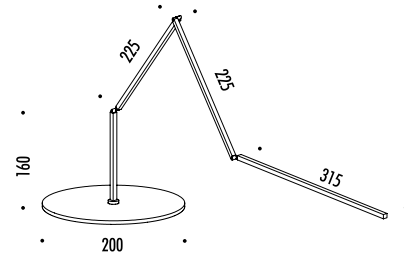

DESIGN MARCO MERENDI - 2011  
TABLE LED LAMP - METAL

CODE	FINISHING	TECHNICAL INFO
16040303	POLISHED WHITE	120 V - 60 Hz - 5 W LED - 3000K - 345 lm NOT DIMMABLE - TRANSPARENT CABLE
16040403	MATT BLACK	