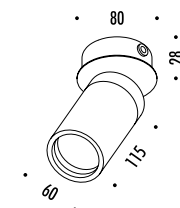

DESIGN 2016
LAMPADA DA PARETE E SOFFITTO - METALLO
WALL AND CEILING LAMP - METAL
ENERGY CLASS: A++, A+, A

CE IP 20

TRICK TRACK

185303	BIANCO OPACO / MATT WHITE	220 / 240 V - 50 / 60 Hz - ORIENTABILE - LAMPADINA NON INCLUSA
185304	NERO OPACO / MATT BLACK	CAVO BIANCO 2 m INCLUSO
		ADJUSTABLE - BULB NOT INCLUDED
		INCLUDED 2 m WHITE CABLE

ACCESSORI OPZIONALI / OPTIONAL ACCESSORIES

174703	BIANCO OPACO / MATT WHITE	ROSONE DA PARETE E SOFFITTO
		WALL AND CEILING ROSE

CODE	SOCKET	TENSION	WATTAGE	BEAM ANGLE (°)	TEMPERATURE (K)	LUMINOUS FLUX	BULB EFFICIENCY	PRODUCT REFERENCE
------	--------	---------	---------	----------------	-----------------	---------------	-----------------	-------------------