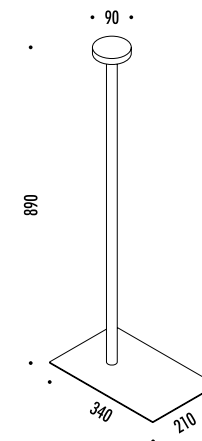

DESIGN DAVIDE GROPPI - 2015
LAMPADA DA TERRA - METALLO
FLOOR LAMP - METAL
ENERGY CLASS: A++

TETATER

CE IP 20

180003	BIANCO OPACO / MATT WHITE	5 V DC - 2 W LED - 3000K - 237 lm CAVO BIANCO - BASE BIANCA - NON DIMMERABILE DRIVER LED INCLUSO INPUT 100 / 240 V - 50 / 60 Hz - OUTPUT 5 V DC WHITE CABLE - WHITE BASE - NOT DIMMABLE INCLUDES LED DRIVER INPUT 100 / 240 V - 50 / 60 Hz - OUTPUT 5 V DC