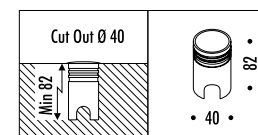

CE IP 65

173500	STANDARD	350 mA DC - 1,1 W LED - 3000K - 88 lm KIT INSTALLAZIONE OBBLIGATORIO NON INCLUSO SPAZIO MINIMO PER INCASSO 82 mm DRIVER LED NON INCLUSO COMPULSORY INSTALLATION KIT NOT INCLUDED MINIMUM SPACE FOR MOUNTING 82 mm LED DRIVER NOT INCLUDED
--------	----------	---