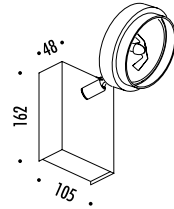

SPOT 1

DESIGN 2001  
WALL OR CEILING HALOGEN / LED LAMP  
ADJUSTABLE REFLECTOR - METAL

| CODE     | FINISHING  | TECHNICAL INFO   |
|----------|------------|--|
| 15800303 | MATT WHITE | 120 V - 60 Hz - MAX 60 W 12 V - G53<br>BULB NOT INCLUDED |
|          |            |  |
|          |            |  |
|          |            |  |

| CODE     | FINISHING  | TECHNICAL INFO  |
|----------|------------|---|
| 15810303 | MATT WHITE | 120 V - 60 Hz - MAX 2 x 35 W 12 V - G53<br>BULBS NOT INCLUDED |
|          |            |   |
|          |            |   |
|          |            |   |