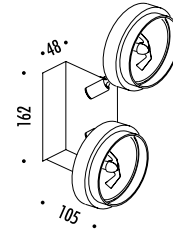

SPOT 1

DESIGN 2001  
WALL OR CEILING HALOGEN / LED LAMP  
ADJUSTABLE REFLECTOR - METAL

| CODE     | FINISHING  | TECHNICAL INFO   |
|----------|------------|--|
| 15800303 | MATT WHITE | 120 V - 60 Hz - MAX 60 W 12 V - G53<br>BULB NOT INCLUDED |
|          |            |  |
|          |            |  |
|          |            |  |

| CODE     | FINISHING  | TECHNICAL INFO  |
|----------|------------|---|
| 15810303 | MATT WHITE | 120 V - 60 Hz - MAX 2 x 35 W 12 V - G53<br>BULBS NOT INCLUDED |
|          |            |   |
|          |            |   |
|          |            |   |