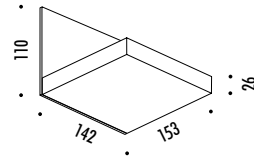

SOL 1

DESIGN OMAR CARRAGLIA - DAVIDE GROPPI - 2003
 WALL LED LAMP - METAL

CODE	FINISHING	TECHNICAL INFO
16590303	MATT WHITE	SOL 1 LED 120 V - 60 Hz - 18 W LED - 3000K - 1550 lm NOT DIMMABLE
16590403	MATT BLACK	
13400303	MATT WHITE	SOL 1 120 V - 60 Hz - MAX 150 W - R7s BULB NOT INCLUDED
13400403	MATT BLACK	