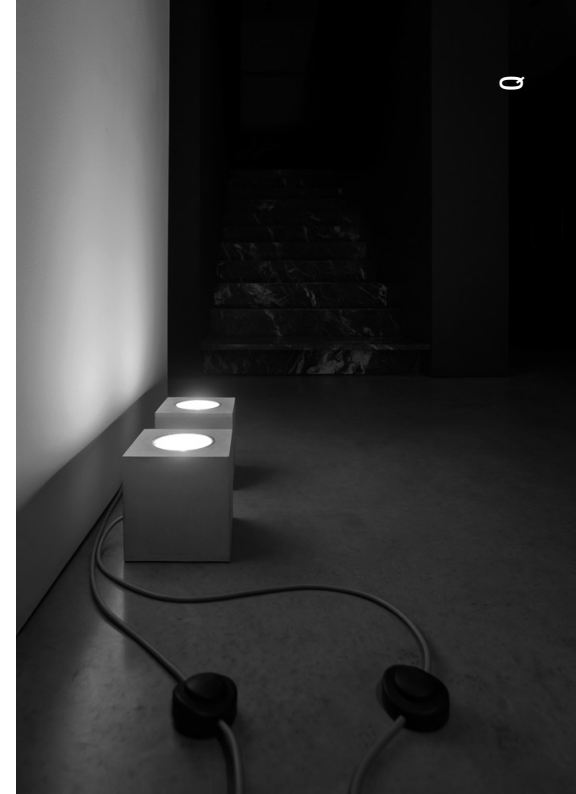

DESIGN ALBERTO ZATTIN - 2000  
FLOOR LED LAMP - CEMENT - METAL

CODE	FINISHING	TECHNICAL INFO
10670003	STANDARD	120 V - 60 Hz - MAX 15 W LED - E26 BULB NOT INCLUDED - BLACK CABLE