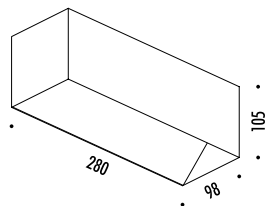

PIU'

DESIGN DAVIDE GROPPI - 2007
WALL LAMP - METAL

CODE	FINISHING	TECHNICAL INFO
14520303	MATT WHITE	120 V - 60 Hz - MAX 120 W - R7s BULB NOT INCLUDED