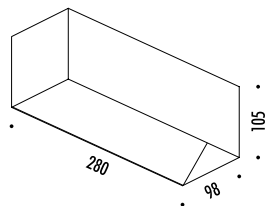

PIU'

DESIGN DAVIDE GROPPI - 2007
 LAMPADA DA PARETE - METALLO
 WALL LAMP - METAL
 ENERGY CLASS: C, D

CE IP 20 0.5m

CODICE / CODE	FINITURA / FINISHING	CARATTERISTICHE / TECHNICAL INFO
145203	BIANCO OPACO / MATT WHITE	220 / 240 V - 50 / 60 Hz - MAX 120 W - R7s LAMPADINA INCLUSA BULB INCLUDED
		 COD. 5072102 HALOGEN - 120 W - 3000K - 2250 lm - EFFICIENCY D