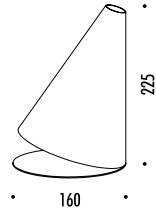

PALPEBRA

DESIGN FEDERICO DELROSSO - 2009  
TABLE LAMP WITH DIMMER - METAL

CODE	FINISHING	TECHNICAL INFO
13390303	MATT WHITE	120 V - 60 Hz - MAX 40 W - E12 BULB NOT INCLUDED - DIMMER - WHITE CABLE