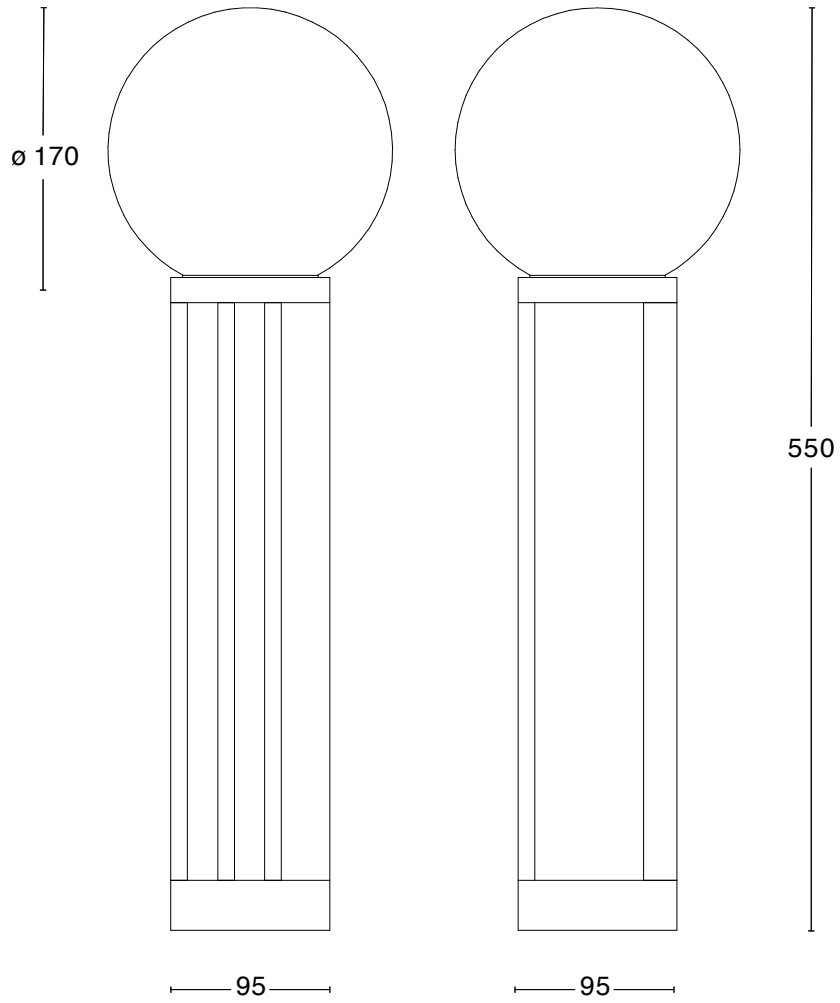

Specification

TECHNICAL SPECIFICATION

Design	Folkform
Electrical data	Class II IP20 230V
Description	Powdercoated steel and opal glass
Connection	2,5 m textile cord with shouko plug
Light source	1x 4W E27 LED

ARTICLE NO. & MODEL

38630-01-000	White RAL9016
38630-15-000	Black RAL9005

Dimensions

LIBRERIA TABLE