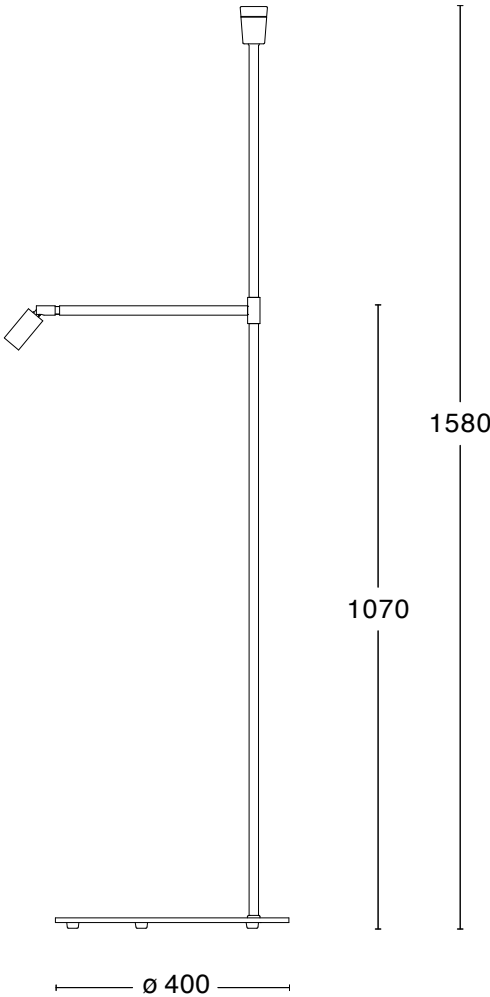

## TECHNICAL SPECIFICATION

|                 |                                                                                                                      |
|-----------------|----------------------------------------------------------------------------------------------------------------------|
| Design          | Jonas Bohlin                                                                                                         |
| Electrical data | Class I IP20 230V                                                                                                    |
| Description     | Black structure foot. Porcelain socket. Separate switch on adjustable spot. Floor switch with dimmer for upward lamp |
| Connection      | 2.5 m cord with dimmer and schuko plug                                                                               |
| Light source    | 1x 14W LED Par 38 E27 and 1x 4,6W LED GU10                                                                           |
| Weight          | 17 kg                                                                                                                |
| Volume          | 0,45 m <sup>3</sup>                                                                                                  |
| Care            | <a href="#">Download Care Instructions</a>                                                                           |
| Recycling       | <a href="#">Download Recycling Manual</a>                                                                            |

# Dimensions

GALAX FLOOR LAMP