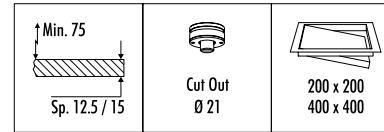

COMPASSO D'ORO ADR 2014

CODE	FINISHING	TECHNICAL INFO
17860003	STANDARD	120 V - 60 Hz - 12 W LED - 3000K - 1100 lm VISIBLE HOLE Ø 18 mm COMPULSORY INSTALLATION KIT NOT INCLUDED TRANSFORMER INCLUDED
17910003	STANDARD DIM DALI VERSION	

COMPULSORY INSTALLATION KITS

16530403	MATT BLACK	PLASTERBOARD FLANGE 12,5 / 15 mm PLASTERBOARD CUT-OUT Ø 21 mm MINIMUM SPACE FOR MOUNTING 75 mm

OPTIONAL INSTALLATION KITS

16420003	STANDARD 200 x 200 mm	PLASTERBOARD PANEL 12,5 mm PLASTERBOARD CUT-OUT 200 x 200 mm / 400 x 400 mm
16690003	STANDARD 400 x 400 mm	