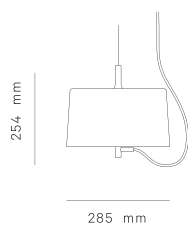

Nendo w132s1

Nendo w132s2

Nendo w132s3

ARTICLE NO.

132S102 Colour: white
132S104 Colour: blue
132S105 Colour: black

132S202 Colour: white
132S204 Colour: blue
132S205 Colour: black

132S302 Colour: white
132S304 Colour: blue
132S305 Colour: black