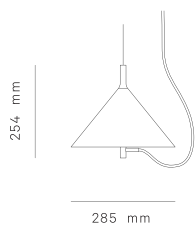

Nendo w132s1

Nendo w132s2

Nendo w132s3

ARTICLE NO.

132S102 Colour: white
132S104 Colour: blue
132S105 Colour: black

132S202 Colour: white
132S204 Colour: blue
132S205 Colour: black

132S302 Colour: white
132S304 Colour: blue
132S305 Colour: black