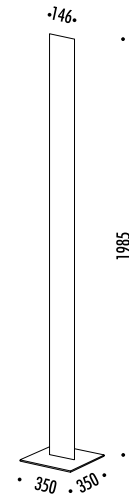

DESIGN OMAR CARRAGLIA - 2005
 LAMPADA DA TERRA CON DIMMER E CONTROLLO RGB
 METALLO - POLICARBONATO
 FLOOR LAMP WITH DIMMER AND RGB CONTROL
 METAL - POLYCARBONATE
 ENERGY CLASS: A+ , A , B

CE IP 20

MOVIE

CODICE / CODE	FINITURA / FINISHING	CARATTERISTICHE / TECHNICAL INFO
134203	BIANCO OPACO / MATT WHITE	220 / 240 V - 50 / 60 Hz - 3 x 28 W - G5 - RGB control LAMPADINE INCLUSE - DIMMER RGB - CAVO TRASPARENTE BULBS INCLUDED - RGB DIMMER - TRANSPARENT CABLE
134213	INOX NERO SPAZZOLATO / BLACK BRUSHED INOX	
		 COD. 5072037 RED FLUORESCENT - 28 W - 2100 lm - EFFICIENCY A
		 COD. 5072038 GREEN FLUORESCENT - 28 W - 3500 lm - EFFICIENCY A+
		 COD. 5072039 BLUE FLUORESCENT - 28 W - 700 lm - EFFICIENCY B