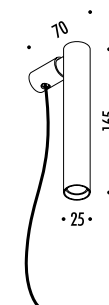

DESIGN OMAR CARRAGLIA - 2015
LAMPADA DA PARETE - METALLO
WALL LAMP - METAL
ENERGY CLASS: A++

CE  IP 20

MIRA MAGNETIC

181603	BIANCO OPACO / MATT WHITE	500 mA DC - 7 W LED - 3000K - 630 lm
181604	NERO OPACO / MATT BLACK	CAVO BIANCO 5 m - BASE MAGNETICA
		ORIENTABILE - NON DIMMERABILE
		DRIVER LED INCLUSO INPUT 100 / 240 V - 50 / 60 Hz - OUTPUT 500 mA DC
		WHITE CABLE 5 m - MAGNETIC BASE
		ADJUSTABLE - NOT DIMMABLE
		INCLUDES LED DRIVER INPUT 100 / 240 V - 50 / 60 Hz - OUTPUT 500 mA DC