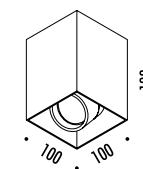

DESIGN 2016
LAMPADA DA SOFFITTO - METALLO
CEILING LAMP - METAL
ENERGY CLASS: A++, A+, A

MINI PL

CE IP 20

185503	BIANCO OPACO / MATT WHITE	220 / 240 V - 50 / 60 Hz - MAX 10 W LED - GU10 ORIENTABILE - LAMPADINA NON INCLUSA ADJUSTABLE - BULB NOT INCLUDED
185534	BIANCO - NERO OPACO BICOLORE / MATT WHITE - BLACK BICOLOUR	

CODE	SOCKET	TENSION	WATTAGE	BEAM ANGLE (°)	TEMPERATURE (K)	LUMINOUS FLUX	BULB EFFICIENCY	PRODUCT REFERENCE
------	--------	---------	---------	----------------	-----------------	---------------	-----------------	-------------------