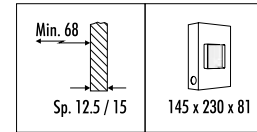

DESIGN FEDERICO DELROSSO - 2006
 LAMPADA DA INCASSO DA PARETE FLUORESCENTE / LED
 METALLO - METACRILATO
 RECESSED WALL FLUORESCENT / LED LAMP
 METAL - METHACRYLATE
 ENERGY CLASS: A+ , A , B

CE IP 20

CODICE / CODE	FINITURA / FINISHING	CARATTERISTICHE / TECHNICAL INFO
162900	STANDARD	230 / 240 V - 50 / 60 Hz - MAX 7 W - GX53 KIT INSTALLAZIONE OBBLIGATORIO NON INCLUSO SPAZIO MINIMO PER INCASSO 68 mm LAMPADINA FLUORESCENTE INCLUSA NON DIMMERABILE COMPULSORY INSTALLATION KIT NOT INCLUDED MINIMUM SPACE FOR MOUNTING 68 mm FLUORESCENT BULB INCLUDED NOT DIMMABLE
		📏 COD. 5072044 FLUORESCENT - 8 W - 2700K - 310 lm - EFFICIENCY B
		📏 COD. 5072109 LED - 4 W - 3000K - 250 lm - EFFICIENCY A+