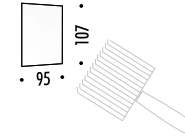

DESIGN FEDERICO DELROSSO - 2006
 LAMPADA DA INCASSO DA PARETE FLUORESCENTE / LED
 METALLO - METACRILATO
 RECESSED WALL FLUORESCENT / LED LAMP
 METAL - METHACRYLATE
 ENERGY CLASS: A+ , A , B

CE IP 20

CODICE / CODE	FINITURA / FINISHING	CARATTERISTICHE / TECHNICAL INFO
162900	STANDARD	230 / 240 V - 50 / 60 Hz - MAX 7 W - GX53 KIT INSTALLAZIONE OBBLIGATORIO NON INCLUSO SPAZIO MINIMO PER INCASSO 68 mm LAMPADINA FLUORESCENTE INCLUSA NON DIMMERABILE COMPULSORY INSTALLATION KIT NOT INCLUDED MINIMUM SPACE FOR MOUNTING 68 mm FLUORESCENT BULB INCLUDED NOT DIMMABLE
		📏 COD. 5072044 FLUORESCENT - 8 W - 2700K - 310 lm - EFFICIENCY B
		📏 COD. 5072109 LED - 4 W - 3000K - 250 lm - EFFICIENCY A+