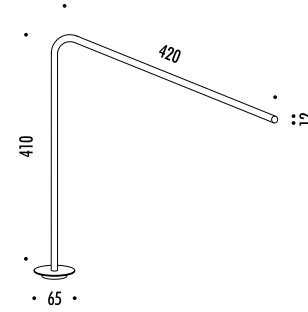

DESIGN DAVIDE GROPPI - 2009
TABLE LED LAMP WITH MAGNETIC OR STANDARD BASE - METAL

LESS FOR LESS

CODE	FINISHING	TECHNICAL INFO
14580303	MATT WHITE	120 V - 60 Hz - 5 W LED - 3000K - 345 lm NOT DIMMABLE - TRANSPARENT CABLE WHITE BASE WITH MAGNET Ø 65 mm - STANDARD WHITE BASE Ø 200 mm