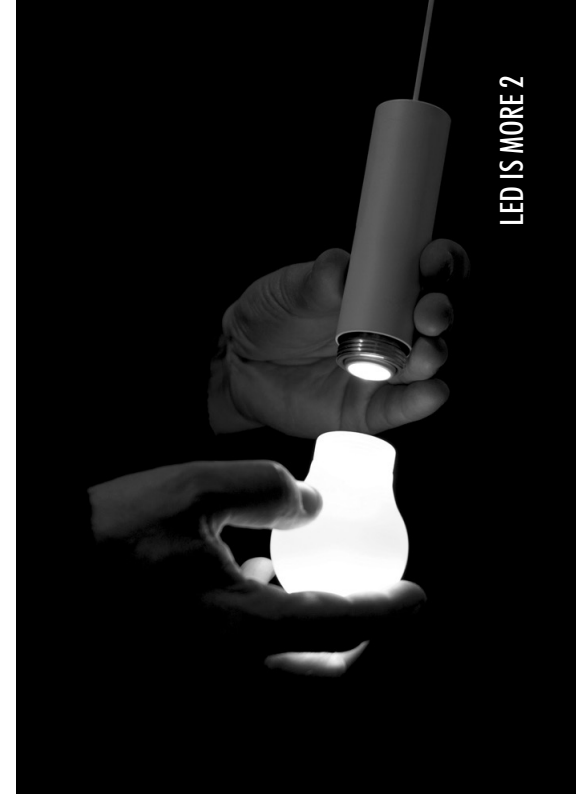

LED IS MORE 1

DESIGN DAVIDE GROPPI - 2011
SUSPENSION LED LAMP - METAL - METHACRYLATE

CODE	FINISHING	TECHNICAL INFO
17610303	MATT WHITE	120 V - 60 Hz - 5 W LED - 3000K NOT DIMMABLE - WHITE CABLE - WHITE CEILING ROSE

DESIGN DAVIDE GROPPI - 2011
SUSPENSION LED LAMP - METAL - METHACRYLATE

CODE	FINISHING	TECHNICAL INFO
17620303	MATT WHITE	350 mA DC - 5 W LED - 3000K - 420 lm WHITE CABLE - WHITE CEILING ROSE INSTALLATION ON PLASTERBOARD WITH FLAT ROSE AND MAGNETIC FIXING COMPULSORY INSTALLATION KIT INCLUDED PLASTERBOARD CUT-OUT 85 x 97 mm MINIMUM SPACE FOR MOUNTING 120 mm