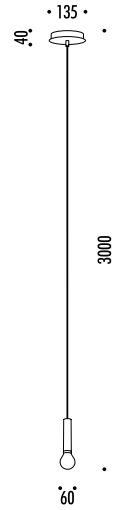

LED IS MORE 1

DESIGN DAVIDE GROPPI - 2011
SUSPENSION LED LAMP - METAL - METHACRYLATE

CODE	FINISHING	TECHNICAL INFO
17610303	MATT WHITE	120 V - 60 Hz - 5 W LED - 3000K NOT DIMMABLE - WHITE CABLE - WHITE CEILING ROSE

DESIGN DAVIDE GROPPI - 2011
SUSPENSION LED LAMP - METAL - METHACRYLATE

CODE	FINISHING	TECHNICAL INFO
17620303	MATT WHITE	350 mA DC - 5 W LED - 3000K - 420 lm WHITE CABLE - WHITE CEILING ROSE INSTALLATION ON PLASTERBOARD WITH FLAT ROSE AND MAGNETIC FIXING COMPULSORY INSTALLATION KIT INCLUDED PLASTERBOARD CUT-OUT 85 x 97 mm MINIMUM SPACE FOR MOUNTING 120 mm