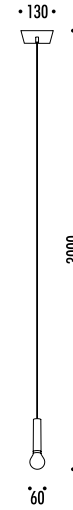

LED IS MORE 1

DESIGN DAVIDE GROPPI - 2011
SUSPENSION LED LAMP - METAL - METHACRYLATE

CODE	FINISHING	TECHNICAL INFO
17610303	MATT WHITE	120 V - 60 Hz - 5 W LED - 3000K NOT DIMMABLE - WHITE CABLE - WHITE CEILING ROSE

DESIGN DAVIDE GROPPI - 2011
SUSPENSION LED LAMP - METAL - METHACRYLATE

CODE	FINISHING	TECHNICAL INFO
17620303	MATT WHITE	350 mA DC - 5 W LED - 3000K - 420 lm WHITE CABLE - WHITE CEILING ROSE INSTALLATION ON PLASTERBOARD WITH FLAT ROSE AND MAGNETIC FIXING COMPULSORY INSTALLATION KIT INCLUDED PLASTERBOARD CUT-OUT 85 x 97 mm MINIMUM SPACE FOR MOUNTING 120 mm