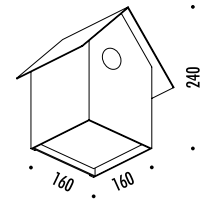

DESIGN OMAR CARRAGLIA - 2013
OUTDOOR WALL LED LAMP - METAL

IMU

CODE	FINISHING	TECHNICAL INFO
17230003	STANDARD	350 mA DC - 10 W LED - 3000K - 320 lm TRANSFORMER NOT INCLUDED