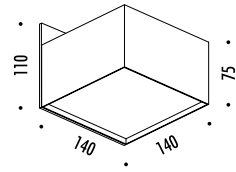

HAKO 1

DESIGN ALBERTO ZATTIN - 2000
WALL LAMP - METAL - GLASS

CODE	FINISHING	TECHNICAL INFO
10530303	MATT WHITE	120 V - 60 Hz - MAX 100 W - R7s BULB NOT INCLUDED