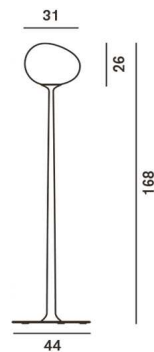

Gregg, floor technical info

FOSCARINI

Description

Floor lamp with diffused light. White satin finish hand-blown diffuser achieved using glass blowing procedure without turning the glass in the mould (referred to as "stationary"), subject to immersion in acid. A matt transparent injection-moulded polycarbonate ring nut is incorporated into the glass. Metal helical section rod covered with liquid coated rigid polyurethane and epoxy powder coated metal base. The transparent cable is fitted with a dimmer which can be used both to adjust the level of luminous intensity gradually or as the ON/OFF switch.

Materials blown acid-etched glass, white lacquered polyurethane and metal

Colors white

Brightness light
diffused light

Model

Gregg large

Weight

net kg: 14,70
gross kg: 20,30

Packaging

vol. m3: 0,202
n. boxes: 3

Bulbs

Halogen 1x205W E27

with dimmer included (minimum bulb output 60W)*

Cable length

Certifications

Energy Class

C

Gregg medium

Weight

net kg: 11,70
gross kg: 15,20

Packaging

vol. m3: 0,113
n. boxes: 3

Bulbs

Halogen 1x205W E27

with dimmer included (minimum bulb output 60W)*