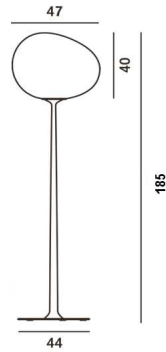

Gregg, floor technical info

FOSCARINI

Description

Floor lamp with diffused light. White satin finish hand-blown diffuser achieved using glass blowing procedure without turning the glass in the mould (referred to as "stationary"), subject to immersion in acid. A matt transparent injection-moulded polycarbonate ring nut is incorporated into the glass. Metal helical section rod covered with liquid coated rigid polyurethane and epoxy powder coated metal base. The transparent cable is fitted with a dimmer which can be used both to adjust the level of luminous intensity gradually or as the ON/OFF switch.

Materials blown acid-etched glass, white lacquered polyurethane and metal

Colors white

Brightness light
diffused light

Model

Gregg large

Weight

net kg: 14,70
gross kg: 20,30

Packaging

vol. m3: 0,202
n. boxes: 3

Bulbs

Halogen 1x205W E27

with dimmer included (minimum bulb output 60W)*

Cable length

Certifications

Energy Class

C

Gregg medium

Weight

net kg: 11,70
gross kg: 15,20

Packaging

vol. m3: 0,113
n. boxes: 3

Bulbs

Halogen 1x205W E27

with dimmer included (minimum bulb output 60W)*