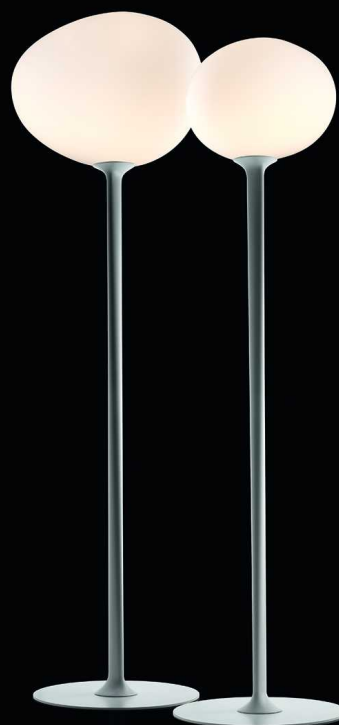

Gregg, floor

design Ludovica+Roberto Palomba
2010

FOSCARINI

A product of natural inspiration and extensive research, Gregg's shape is reminiscent of a large pebble, its surface polished by the water. It could even be seen as the egg of some mythological beast, a symbol of creation and re-birth. Pure volume with a familiar ease of interpretation, yet one that is surprising, because Gregg's asymmetric shape changes depending on the point of view of the person observing it. The floor version is available in two heights, which have been standardised to take a medium or large diffuser. The result are four different solutions for

a range of setting possibilities. The small version can be used as a reading lamp, to light corner seating discretely yet efficiently, while the large version is perfect as a signal or to light an area with the soft, uniform radiance that characterizes it. Using different sizes in compositions also offers the possibility to create an interplay of extremely dynamic effects. In the home environment the warm, uniform light produced by the white satined diffuser and its essential style have a strong functional and decorative value.

Gregg, floor technical info

FOSCARINI

Description

Floor lamp with diffused light. White satin finish hand-blown diffuser achieved using glass blowing procedure without turning the glass in the mould (referred to as "stationary"), subject to immersion in acid. A matt transparent injection-moulded polycarbonate ring nut is incorporated into the glass. Metal helical section rod covered with liquid coated rigid polyurethane and epoxy powder coated metal base. The transparent cable is fitted with a dimmer which can be used both to adjust the level of luminous intensity gradually or as the ON/OFF switch.

Materials blown acid-etched glass, white lacquered polyurethane and metal

Colors white

Brightness light
diffused light

Model

Gregg large

Weight

net kg: 14,70
gross kg: 20,30

Packaging