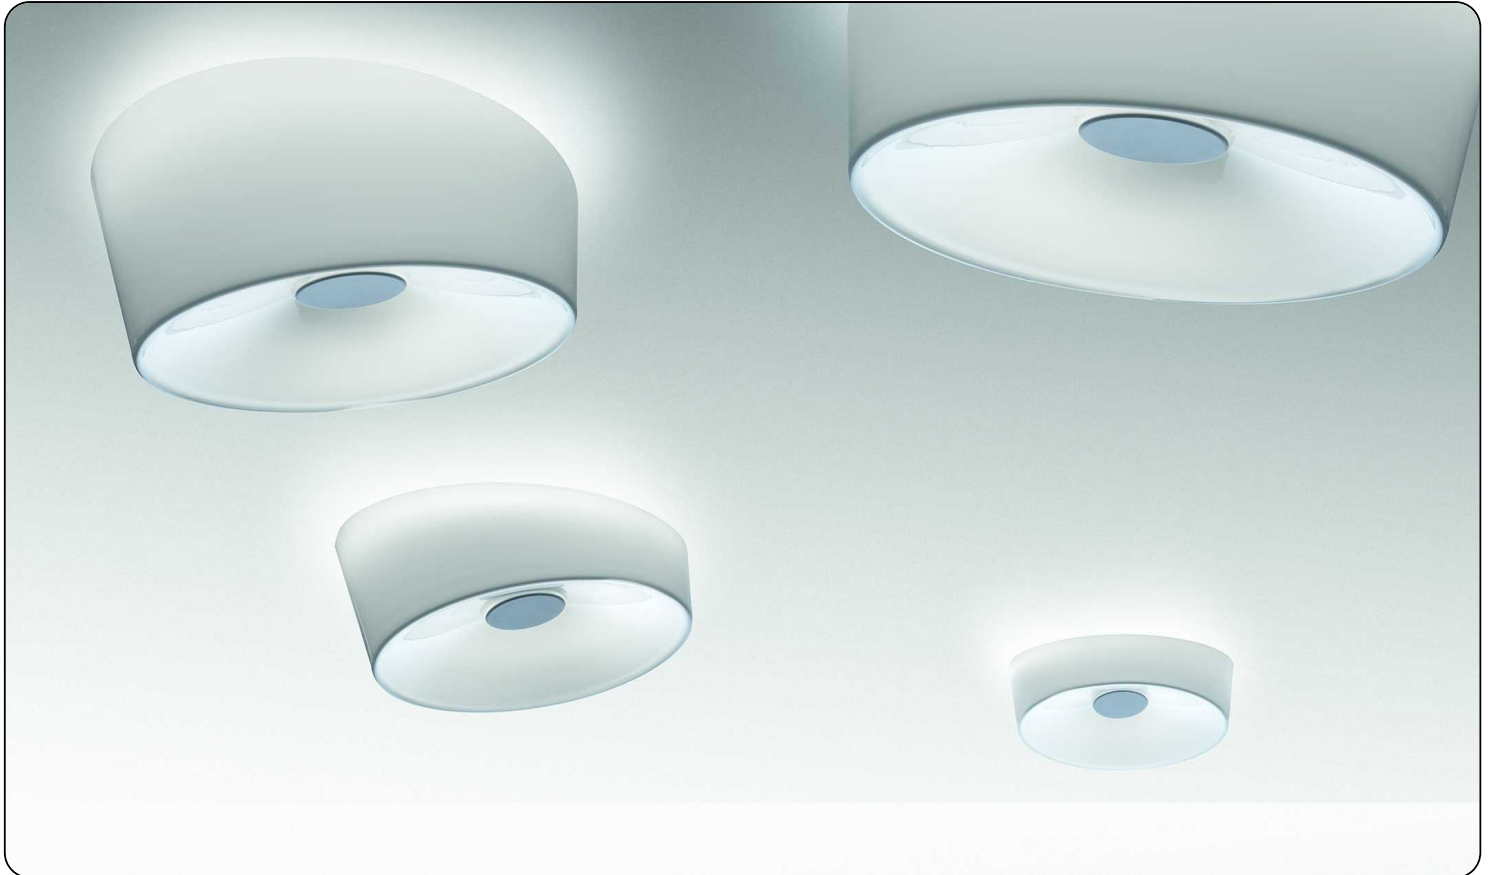

Lumiere XXL+XXS, ceiling design Rodolfo Dordoni 2010

FOSCARINI

The ceiling lamp Lumiere XXL and XXS characterise the space with its own dynamism, thanks to essential and brand new geometries, created with the expert craftsmanship of master glassmakers. Their movement is created by their strong lines and by the orientation of the upper surface of the diffuser, which lies oblique to the surface it rests on, as the result of a cut that sections the glass in a surprising and original way. By using multiple versions of the two dimensions or simply orientating the glass in a different way you can create an interplay of

balance and lively compositions.

Lumiere XXL+XXS, ceiling technical info

FOSCARINI

Description

Wall or ceiling lamp with diffused light. Handblown cased glass diffuser with glossy finish and oblique cut. Ceiling plate and central element, which acts as a glass-lock, in epoxy powder coated metal, electronic ballast.

Materials blown glass and lacquered metal

Colors white

Brightness light
diffused light

Model

Lumiere XXL

Weight

net kg: 3,40
gross kg: 4,50

Packaging