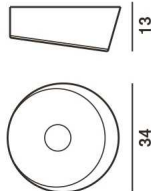

balance and lively compositions.

Lumiere XXL+XXS, ceiling technical info

FOSCARINI

Description

Wall or ceiling lamp with diffused light. Handblown cased glass diffuser with glossy finish and oblique cut. Ceiling plate and central element, which acts as a glass-lock, in epoxy powder coated metal, electronic ballast.

Materials blown glass and lacquered metal

Colors white

Brightness light
diffused light

Model

Lumiere XXL

Weight

net kg: 3,40
gross kg: 4,50

Packaging