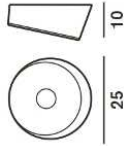

Materials blown glass and lacquered metal

Colors white

Brightness light
diffused light

Model

Lumiere XXL

Weight

net kg: 3,40
gross kg: 4,50

Packaging

vol. m3: 0,063
n. boxes: 2

Bulbs

fluorescent 1x40W + 1x22W 2GX13 T16-R

Possible configurations for the dimmable version: On-Off/Push/DALI

Certifications

Energy Class

A+ A

Lumiere XXS

Weight

net kg: 1,80
gross kg: 2,40

Packaging

vol. m3: 0,025
n. boxes: 2

Bulbs

fluorescent 1x18W G24q-2

Certifications

Energy Class