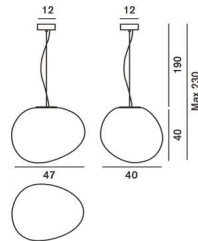

Model

Gregg large