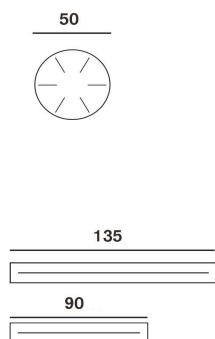

Gregg, suspension multiple composition

FOSCARINI

Description

A technical solution that couples function with design harmony: The multiple ceiling flange of Foscarini makes it possible to create compositions up to 9 suspension lamps to create cascades of light of high emotional impact, particularly suitable to enrich a stair case. The standard multiple flange is designed to suit a large number of suspensions from both Foscarini and Diesel with Foscarini collections.

Materials

Lacquered metal

Colors

White

Multiple canopy

Weight

net kg: 9,00
gross kg: 10,70

Packaging

vol. m3: 0,038
n. boxes: 1