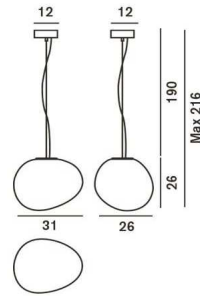

Gregg media LED

Weight

net kg: 3,80
gross kg: 4,80

Packaging

vol. m3: 1,000
n. boxes: 2

Bulbs

LED included 24W 2700°K 2676 lm CRI>90

LED included

Certifications

Energy Class

A+

[2D/3D drawings](#)

[photometric info](#)

[assembly instructions](#)

download area