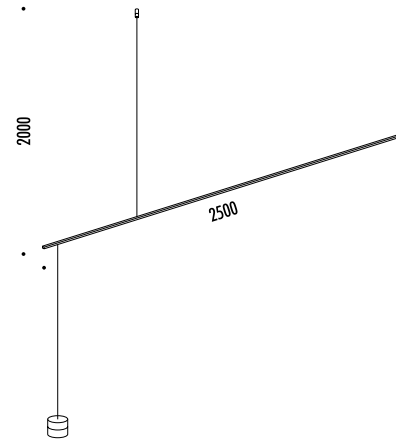

DESIGN DAVIDE GROPPI - 2014
FLOOR AND SUSPENSION LED LAMP - METAL

CODE	FINISHING	TECHNICAL INFO
17540303	MATT WHITE	120 V - 60 Hz - 15 W LED - 3000K - 1200 lm POWER SUPPLY WITH PLUG - COAXIAL CABLE - BLACK BASE
17540403	MATT BLACK	