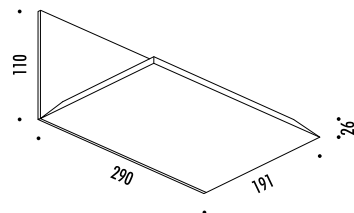

FOIL LED

DESIGN 967 DESIGN - 2011  
WALL LED LAMP - METAL

CODE	FINISHING	TECHNICAL INFO
16610303	MATT WHITE	120 V - 60 Hz - 20 W LED - 3000K - 2400 lm NOT DIMMABLE
16610403	MATT BLACK	

DESIGN 967 DESIGN - 2010  
WALL LAMP - METAL

CODE	FINISHING	TECHNICAL INFO
15170303	MATT WHITE	120 V - 60 Hz - MAX 160 W - R7s BULB NOT INCLUDED
15170403	MATT BLACK	

FOIL