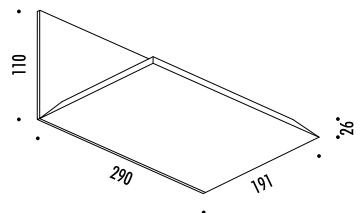

FOIL LED

DESIGN 967 DESIGN - 2011  
WALL LED LAMP - METAL

CODE	FINISHING	TECHNICAL INFO
16610303	MATT WHITE	120 V - 60 Hz - 20 W LED - 3000K - 2400 lm NOT DIMMABLE
16610403	MATT BLACK	

DESIGN 967 DESIGN - 2010  
WALL LAMP - METAL

CODE	FINISHING	TECHNICAL INFO
15170303	MATT WHITE	120 V - 60 Hz - MAX 160 W - R7s BULB NOT INCLUDED
15170403	MATT BLACK	

FOIL