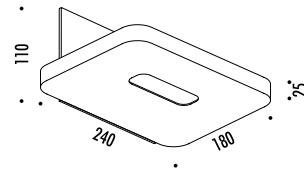

DESIGN DAVIDE GROPPI - 2003
WALL LAMP - METAL

CODE	FINISHING	TECHNICAL INFO
11420303	MATT WHITE	120 V - 60 Hz - MAX 200 W - R7s BULB NOT INCLUDED