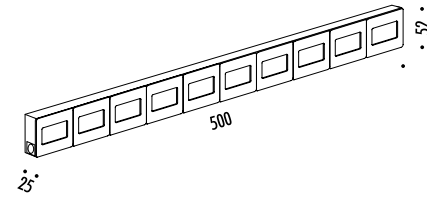

DESIGN ALESSANDRA DALLAGIOVANNA - DAVIDE GROPPI - 2010  
 WALL LED LAMP WITH SLOWLY FLASHING LIGHT  
 METAL - POLYCARBONATE

FILM

| CODE                   | FINISHING | TECHNICAL INFO                                                                                                                                         |
|------------------------|-----------|--------------------------------------------------------------------------------------------------------------------------------------------------------|
| 15330003               | STANDARD  | 10 x 0,3 W LED<br>LUMINOUS WALL MODULE - CUSTOMIZABLE IMAGES - IMAGES NOT INCLUDED<br>MODULE CONNECTOR INCLUDED<br>ELECTRONIC TRANSFORMER NOT INCLUDED |
| COMPULSORY ACCESSORIES |           |                                                                                                                                                        |
| 50650140               | STANDARD  | ELECTRONIC TRANSFORMER<br>120 V - 60 Hz - 15 W - 5 V - 3000 mA DC<br>MAX 4 METERS                                                                      |