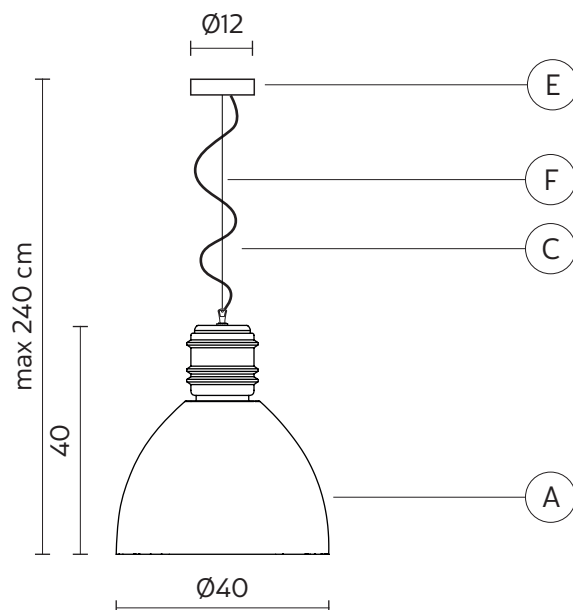

ELECTRICAL CABLE "C"

material PVC
colour transparent

SUSPENSION CABLE "F"

material steel

ELECTRICAL SYSTEM

socket E27
source max 1x70w
energy class from E to A++

PACKAGING

nr. of collis 1
net weight/kg 3,6
gross weight/kg 8
packaging/cm 51x51x51

EMISSION OF LIGHT

unidirectional

CERTIFICATION

IEC 60598-1:2008
EN 60598-1:2008 + A11:2009

ip rate IP20
bulb not provided

COLLECTION

SE648PB

SE648PG