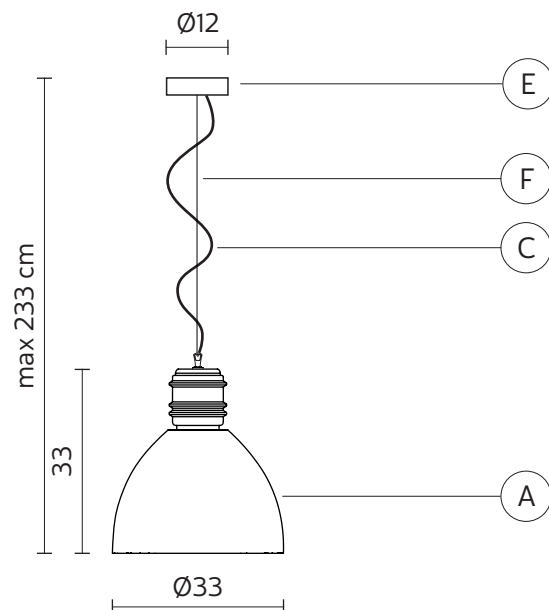

VIA RIZZO 7 suspension

Matteo Ugolini design

year 2014

TECHNICAL SHEET - SE694PG

STRUCTURE "A"

material ceramic
colour esterno grey
colour interno white

CEILING CUP "E"

material metal
colour glossy white

ELECTRICAL CABLE "C"

material PVC
colour transparent

SUSPENSION CABLE "F"

material steel

ELECTRICAL SYSTEM

socket E27
source max 1x70w
energy class from E to A++

PACKAGING

nr. of collis 1
net weight/kg 2,6
gross weight/kg 7
packaging/cm 47x47x47

EMISSION OF LIGHT

unidirectional

CERTIFICATION

IEC 60598-1:2008
EN 60598-1:2008 + A11:2009

ip rate IP20
bulb not provided

COLLECTION

SE648PB

SE649GB