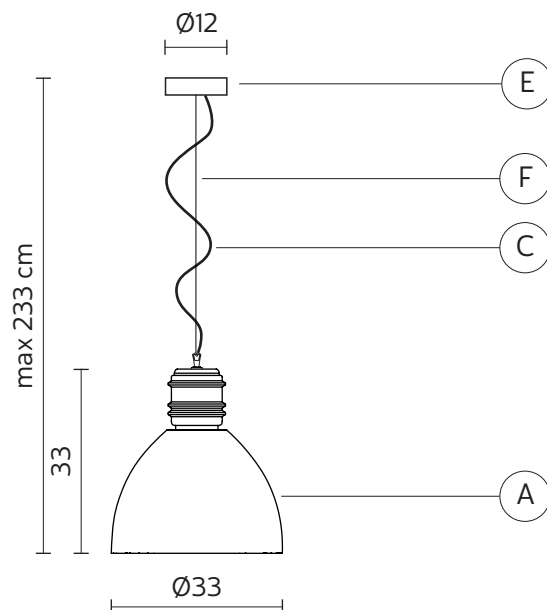

material metal
colour glossy white

ELECTRICAL CABLE "C"

material PVC
colour transparent

SUSPENSION CABLE "F"

material steel

ELECTRICAL SYSTEM

socket E27
source max 1x70w
energy class from E to A++

PACKAGING

nr. of collis 1
net weight/kg 2,6
gross weight/kg 7
packaging/cm 47x47x47

EMISSION OF LIGHT

unidirectional

CERTIFICATION

IEC 60598-1:2008
EN 60598-1:2008 + A11:2009

ip rate IP20
bulb not provided

COLLECTION

SE648PG

SE649GB

SE649GG