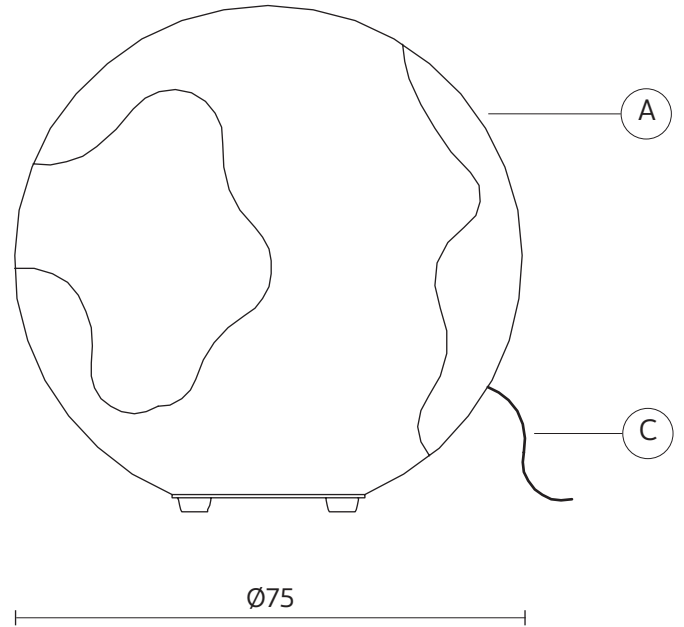

ULULÌ AND ULULÀ floor lamp

Matteo Ugolini design

year 2013

TECHNICAL SHEET - M649GG-EXT

STRUCTURE "A"

material	fiberglass/ lace	
colour	grey	

ELECTRICAL CABLE "C"

material	neoprene	
colour	green	

ELECTRICAL SYSTEM

socket	E27
source	max 1x105w
energy class	from E to A++

PACKAGING

nr. of collis	1
net weight/kg	8
gross weight/kg	12
packaging/cm	93x93x93

EMISSION OF LIGHT

one-directional

CERTIFICATION

IEC	60598-1:2008
EN	60598-1:2008 + A11:2009

IP rate	IP65
bulb	class A equipped

COLLECTION

available also as: suspension (indoor/outdoor)