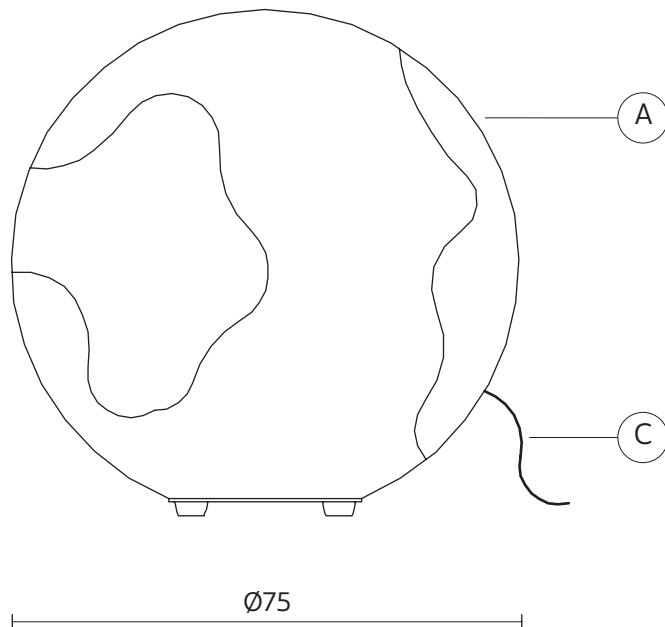

ULULÌ AND ULULÀ floor lamp

Matteo Ugolini design

year 2013

TECHNICAL SHEET - M649GB

STRUCTURE "A"

material	fiberglass/ lace	
colour	white	

ELECTRICAL CABLE "C"

material	PVC	
colour	transparent	

ELECTRICAL SYSTEM

socket	E27
source	max 1x105w
energy class	from E to A++

PACKAGING

nr. of collis	1
net weight/kg	8
gross weight/kg	12
packaging/cm	93x93x93

EMISSION OF LIGHT

one-directional

CERTIFICATION

IEC	60598-1:2008
EN	60598-1:2008 + A11:2009

IP rate	IP20
bulb	class A equipped

COLLECTION

available also as: suspension (indoor/outdoor)