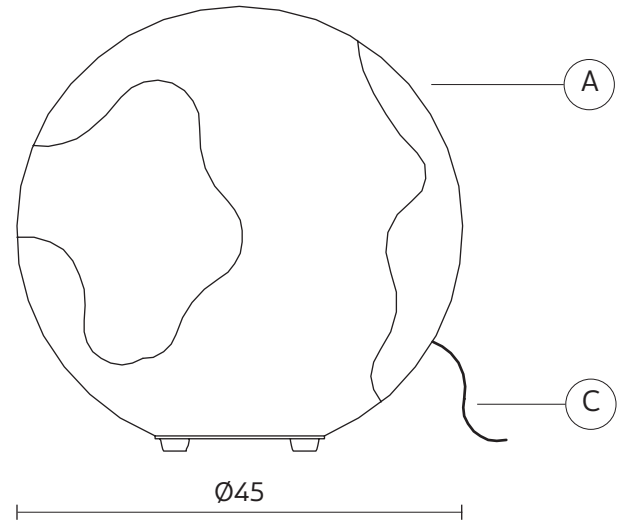

ULULÌ AND ULULÀ floor lamp

Matteo Ugolini design

year 2013

TECHNICAL SHEET - M648PG

STRUCTURE "A"

material	fiberglass/ lace	
colour	grey	

ELECTRICAL CABLE "C"

material	PVC	
colour	transparent	

ELECTRICAL SYSTEM

socket	E27
source	max 1x70w
energy class	from E to A++

PACKAGING

nr. of collis	1
net weight/kg	3,5
gross weight/kg	5,7
packaging/cm	50x50x70

EMISSION OF LIGHT

one-directional

	direct
	filtered
	indirect
	none

CERTIFICATION

IEC	60598-1:2008
EN	60598-1:2008 + A11:2009

IP rate	IP20
bulb	class A equipped