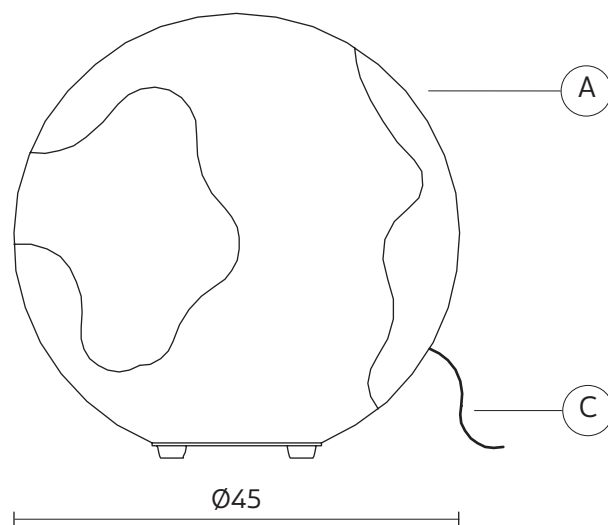

ULULÌ AND ULULÀ floor lamp

Matteo Ugolini design

year 2013

TECHNICAL SHEET - M648PG-EXT

STRUCTURE "A"

material	fiberglass/ lace	
colour	grey	

ELECTRICAL CABLE "C"

material	neoprene	
colour	green	

ELECTRICAL SYSTEM

socket	E27
source	max 1x70w
energy class	from E to A++

PACKAGING

nr. of collis	1
net weight/kg	3,5
gross weight/kg	5,7
packaging/cm	50x50x70

EMISSION OF LIGHT

one-directional

CERTIFICATION

IEC	60598-1:2008
EN	60598-1:2008 + A11:2009

IP rate	IP65
bulb	class A equipped

COLLECTION

available also as: suspension (indoor/outdoor)