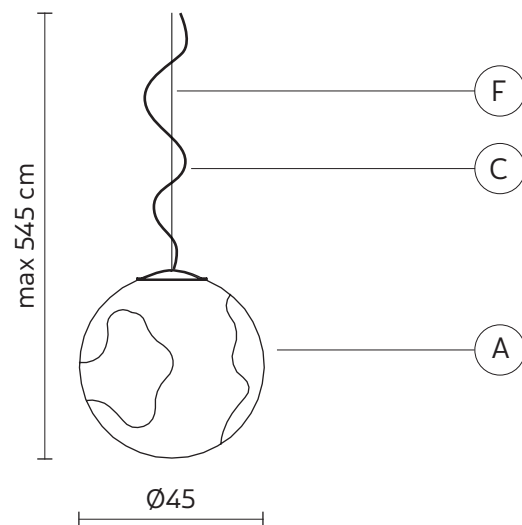

ULULÌ suspension

Matteo Ugolini design

year 2013

TECHNICAL SHEET - SE648PB-EXT

STRUCTURE "A"

material	fiberglass/ lace	
colour	white	

ELECTRICAL CABLE "C"

material	neoprene	
colour	green	

SUSPENSION CABLE "F"

material	steel	

ELECTRICAL SYSTEM

socket	E27
source	max 1x70w
energy class	from E to A++

PACKAGING

nr. of collis	1
net weight/kg	3,1
gross weight/kg	5,3
packaging/cm	50x50x70

EMISSION OF LIGHT

unidirectional