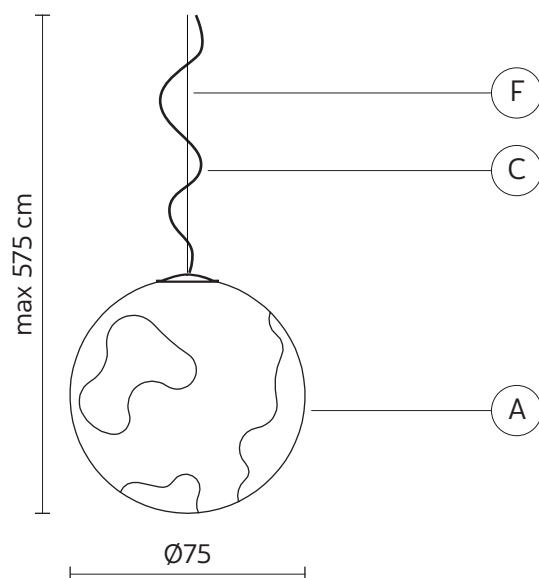

ULULÀ suspension

Matteo Ugolini design

year 2013

TECHNICAL SHEET - SE649GG-EXT

STRUCTURE "A"

material	fiberglass/ lace	
colour	grey	

ELECTRICAL CABLE "C"

material	neoprene	
colour	green	

SUSPENSION CABLE "F"

material	steel	

ELECTRICAL SYSTEM

socket	E27
source	max 1x105w
energy class	from E to A++

PACKAGING

nr. of collis	1
net weight/kg	8,5
gross weight/kg	15
packaging/cm	93x93x93

EMISSION OF LIGHT

unidirectional

CERTIFICATION

IEC	60598-1:2008
EN	60598-1:2008 + A11:2009
ip rate	IP65
bulb	class A equipped

COLLECTION

available also as floor lamp (indoor and outdoor)