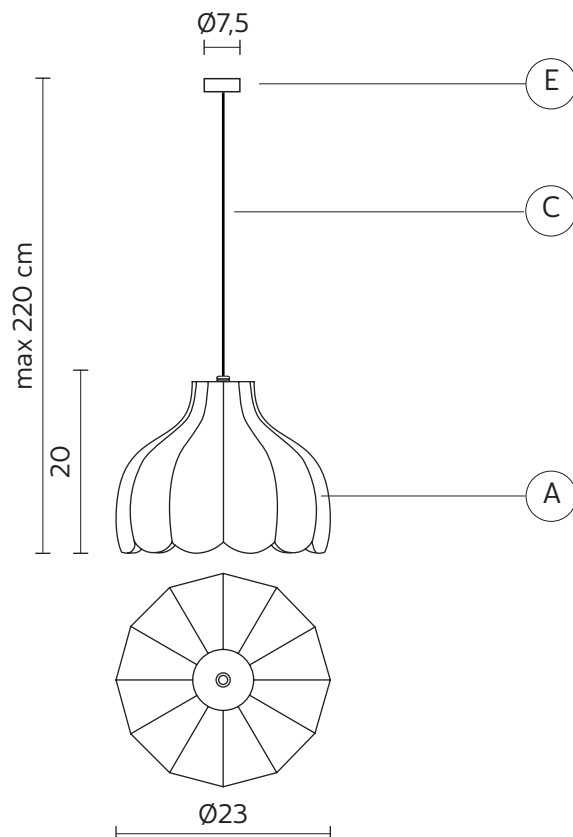

### ELECTRICAL CABLE "C"

material PVC  
colour transparent

### PACKAGING

nr. of collis 1  
net weight/kg 3,4  
gross weight/kg 4,25  
packaging/cm 37x37x26

### EMISSION OF LIGHT

one-directional

 direct  
 filtered  
 indirect  
 none