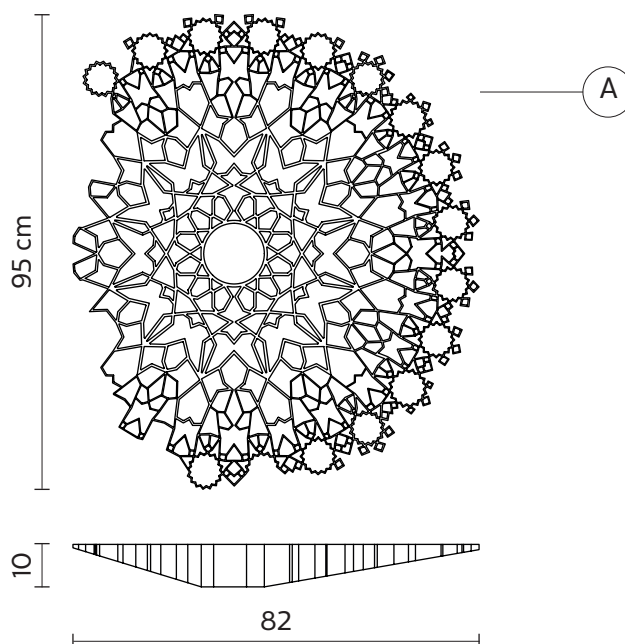

NOTREDAME ceiling lamp

Luca De Bona and Dario De Meo design

year 2016

TECHNICAL SHEET - PL130 1B INT

STRUCTURE "A"

material	resin/murble-powder	
colour	natural	

ELECTRICAL CABLE "C"

material	PVC	
colour	transparent	

ELECTRICAL SYSTEM

source	LED front 17w LED, 2230 lumen, 3000 K° backlit 2w, 175 lumen, 3000 K°
energy class	from A to A++

PACKAGING

nr. of collis	1
net weight/kg	12,2
gross weight/kg	
packaging/cm	108x95x22 (A) - 21x21x20 (kit LED)