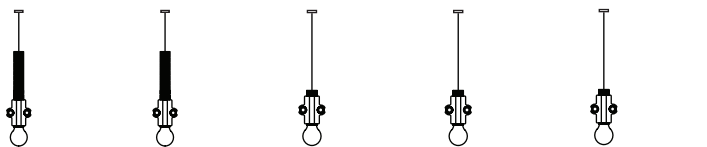

NANDO suspension

Luca De Bona and Dario De Meo design

year 2015

TECHNICAL SHEET - SE109 1B INT

STRUCTURE "A"

material metal
colour white

CEILING CUP "E"

material metal
colour matt white

ELECTRICAL CABLE "C"

material fabric cable
colour white

ELECTRICAL SYSTEM

socket E27
source max 1x77w
energy class from E to A++

PACKAGING

nr. of collis 1
net weight/kg 1,7
gross weight/kg 2
packaging/cm 32x25x32

EMISSION OF LIGHT

one-directional

direct
filtered
indirect
none

CERTIFICATION

IEC 60598-1:2008
EN 60598-1:2008 + A11:2009

IP rate IP20
bulb optional

item number **700L**
decorative bulb
E27 - 25w - ≤ 60 lumen
class E

these items are special, decorative bulbs not for illumination purposes

COLLECTION

SE1091GINT SE1091OINT SE1092GINT SE1092BINT SE1092OINT