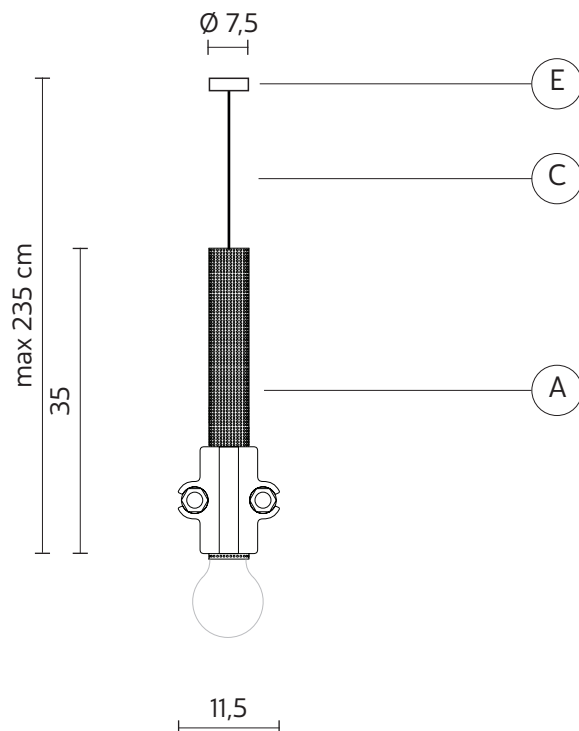

NANDO suspension

Luca De Bona and Dario De Meo design

year 2015

TECHNICAL SHEET - SE109 1B INT

STRUCTURE "A"

material metal
colour white

CEILING CUP "E"

material metal
colour matt white

ELECTRICAL CABLE "C"

material fabric cable
colour white

ELECTRICAL SYSTEM

socket E27
source max 1x77w
energy class from E to A++

PACKAGING

nr. of collis 1
net weight/kg 1,7
gross weight/kg 2
packaging/cm 32x25x32

EMISSION OF LIGHT

one-directional

direct
filtered
indirect
none

CERTIFICATION

IEC 60598-1:2008
EN 60598-1:2008 + A11:2009

IP rate IP20
bulb optional

item number **700L**
decorative bulb
E27 - 25w - ≤ 60 lumen
class E