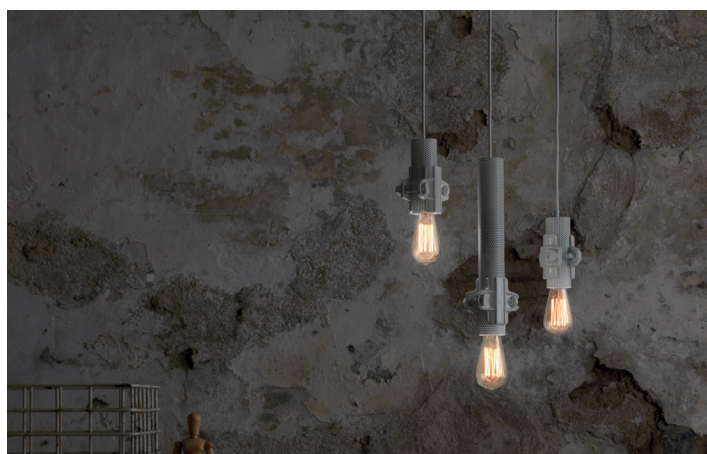

NANDO suspension

Luca De Bona and Dario De Meo design

year 2015

TECHNICAL SHEET - SE109 1B INT

STRUCTURE "A"

material metal
colour white

CEILING CUP "E"

material metal
colour matt white

ELECTRICAL CABLE "C"

material fabric cable
colour white

ELECTRICAL SYSTEM

socket E27
source max 1x77w
energy class from E to A++

PACKAGING

nr. of collis 1
net weight/kg 1,7
gross weight/kg 2
packaging/cm 32x25x32

EMISSION OF LIGHT

one-directional

direct
filtered
indirect
none

CERTIFICATION

IEC 60598-1:2008
EN 60598-1:2008 + A11:2009

IP rate IP20
bulb optional

item number **700L**
decorative bulb
E27 - 25w - ≤ 60 lumen
class E