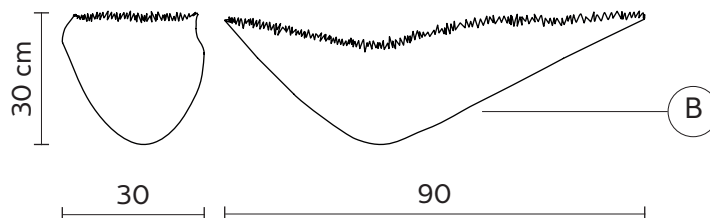

MODY DICK wall lamp

Matteo Ugolini design

year 2013

TECHNICAL SHEET - AP646P

STRUCTURE "B"

material	fiberglass	
outer surface	smooth	
inner part	rough	
colour	white	

ELECTRICAL CABLE

socket	E27
source	max 2x52
energy class	from E to A++

PACKAGING

nr.of collis	1
net weight/kg	1,7
gross weight/kg	3
packaging/cm	38x38x148

EMISSION OF LIGHT

one directional

	direct
	filtered
	indirect
	none

CERTIFICATION

IEC	60598-1:2008
EN	60598-1:2008 + A11:2009

IP rate	IP20
bulb	not provided

available also as: suspension