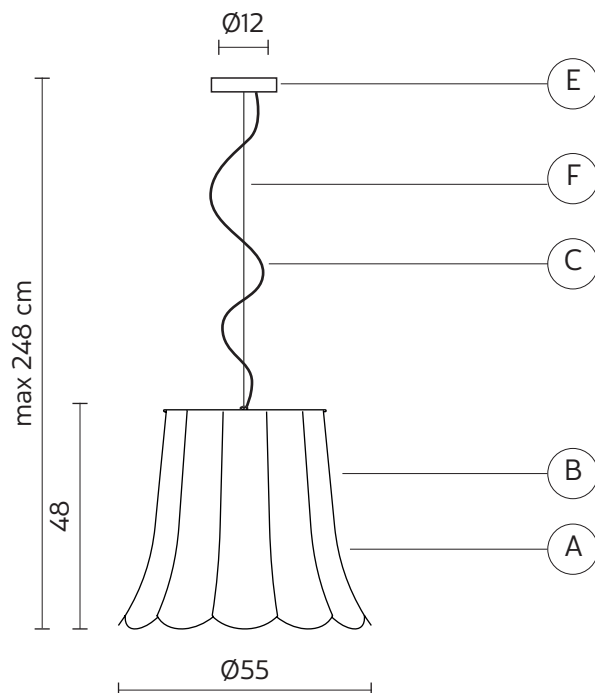

LIFE suspension

Matteo Ugolini design

year 2013

TECHNICAL SHEET - SE651V

STRUCTURE "A"

material	iron	
colour	rust	

SHADE "B"

material	fabric denim	
colour	vintage	
	processing	

CEILING CUP "E"

material	metal
colour	bronzed

ELECTRICAL CABLE "C"

material	PVC	
colour	transparent	

SUSPENSION CABLE "F"

material	steel

ELECTRICAL SYSTEM

socket	E27
source	max 1x105w
energy class	from E to A++

PACKAGING

nr. of collis	1
net weight/kg	1,6
gross weight/kg	3,1
packaging/cm	60x57x57

EMISSION OF LIGHT

one-directional

	direct
	filtered
	indirect
	none

CERTIFICATION

IEC	60598-1:2008
EN	60598-1:2008 + A11:2009

IP rate	IP20
bulb	not provided