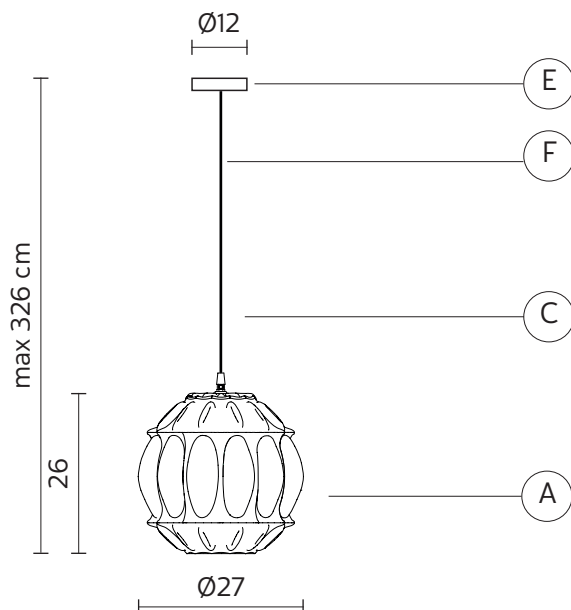

GINGER suspension

Edmondo Testaguzza design

year 2015

TECHNICAL SHEET - SE116 2F EXT

STRUCTURE "A"

material glass
colour smoked

CEILING CUP "E"

material metal
colour transparent

ELECTRICAL CABLE "C"

material neoprene
colour black

ELECTRICAL SYSTEM

socket E27
source max 1x52w
energy class from E to A++

PACKAGING

nr. of collis 1
net weight/kg 2,9
gross weight/kg 4,2
packaging/cm 38x38x42

EMISSION OF LIGHT

one-directional

direct
 filtered
 indirect
 none

CERTIFICATION

IEC 60598-1:2008
EN 60598-1:2008 + A11:2009

IP rate IP44
bulb not provided

COLLECTION